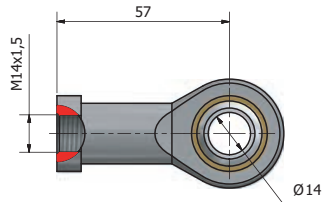

END FITTINGS

Various types for dimension 40-20

E20. Loop M14

Steel
Galvanised

Cat.no: 62100

E21. Loop M14

Steel
Galvanised

Cat.no: 62101

CS3. Ball joint M14

Steel
Galvanised

Cat.no: 62102

G13. Clevis Joint M14

Steel
Galvanised

Cat.no: 62103

END FITTINGS

Loops

Black chrome

Screw tap max 8.5 mm

Cat.no: 6600

E10. Loop M8

Aluminium

Cat.no: 4012

E11. Loop M6

Zinc