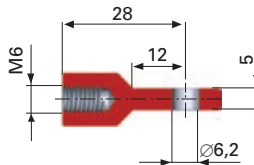

E4. Loop M6
Zinc
Cat.no: 4593