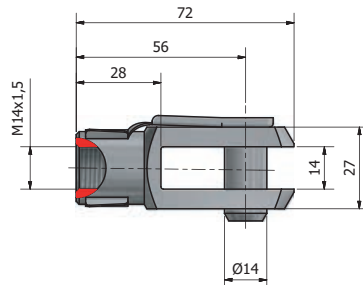

END FITTINGS

Various types for dimension 40-20

E20. Loop M14

Steel
Galvanised

Cat.no: 62100

E21. Loop M14

Steel
Galvanised

Cat.no: 62101

CS3. Ball joint M14

Steel
Galvanised

Cat.no: 62102

G13. Clevis Joint M14

Steel
Galvanised

Cat.no: 62103

END FITTINGS

Loops

Black chrome

Screw tap max 8.5 mm

Cat.no: 6600

E10. Loop M8

Aluminium

Cat.no: 4012

E11. Loop M6

Zinc