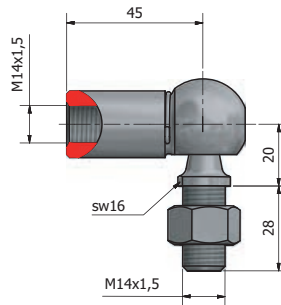

END FITTINGS

Various types for dimension 40-20

E20. Loop M14

Steel
Galvanised

Cat.no: 62100

E21. Loop M14

Steel
Galvanised

Cat.no: 62101

CS3. Ball joint M14

Steel
Galvanised

Cat.no: 62102

G13. Clevis Joint M14

Steel
Galvanised

Cat.no: 62103

END FITTINGS

Loops

Black chrome

Screw tap max 8.5 mm

Cat.no: 6600

E10. Loop M8

Aluminium

Cat.no: 4012

E11. Loop M6

Zinc