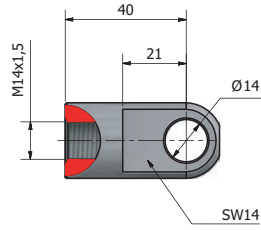

END FITTINGS

Various types for dimension 40-20

E20. Loop M14

Steel
Galvanised

Cat.no: 62100

E21. Loop M14

Steel
Galvanised

Cat.no: 62101

CS3. Ball joint M14

Steel
Galvanised

Cat.no: 62102

G13. Clevis Joint M14

Steel
Galvanised

Cat.no: 62103

END FITTINGS

Loops

Black chrome

Screw tap max 8.5 mm

Cat.no: 6600

E10. Loop M8

Aluminium

Cat.no: 4012

E11. Loop M6

Zinc