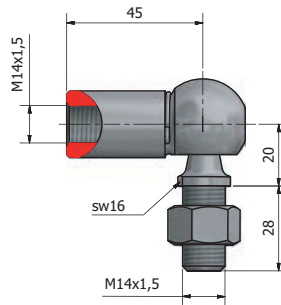

END FITTINGS

Various types for dimension 40-20

E20. Loop M14

Steel
Galvanised

Cat.no: 62100

E21. Loop M14

Steel
Galvanised

Cat.no: 62101

CS3. Ball joint M14

Steel
Galvanised

Cat.no: 62102

G13. Clevis Joint M14

Steel
Galvanised

Cat.no: 62103