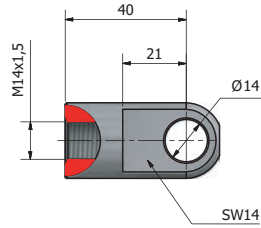

END FITTINGS

Various types for dimension 40-20

E20. Loop M14

Steel
Galvanised

Cat.no: 62100

E21. Loop M14

Steel
Galvanised

Cat.no: 62101

CS3. Ball joint M14

Steel
Galvanised

Cat.no: 62102

G13. Clevis Joint M14

Steel
Galvanised

Cat.no: 62103