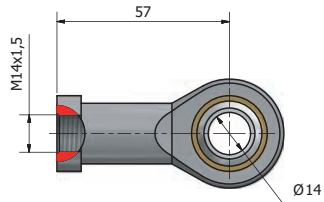

END FITTINGS

Various types for dimension 40-20

E20. Loop M14

Steel
Galvanised

Cat.no: 62100

E21. Loop M14

Steel
Galvanised

Cat.no: 62101

CS3. Ball joint M14

Steel
Galvanised

Cat.no: 62102

G13. Clevis Joint M14

Steel
Galvanised

Cat.no: 62103